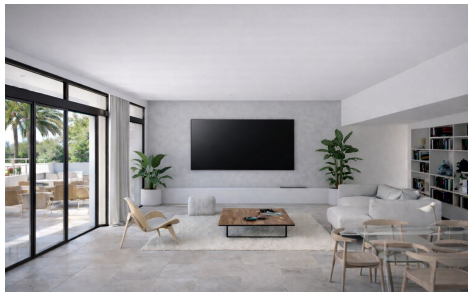

MLS11857M

Villa in Benitachell

€1,575,000

4

3

280m²

890m²

Luxury villa development for sale in Benitachell, Cumbre del Sol. 4 bedrooms, sea views, large swimming pool and close to Lady Elizabeth School.

Description

The villa is spread over two levels and has a practical layout. On the main floor, there is a spacious living and dining room with an open-plan kitchen, featuring a breakfast bar and utility room. The