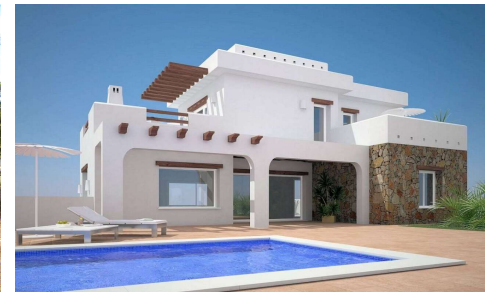

0

0

809m²

809m²

N/A

This 809m² building plot is situated in a prestigious urbanisation on the outskirts of Moraira. Fairly level plot with views of the surrounding countryside and within easy walking distance of Moraira and its beaches. The plot has good, easy access from the road. Some examples of artists impressions shown. Feel free to contact us for a no obligation building quote.