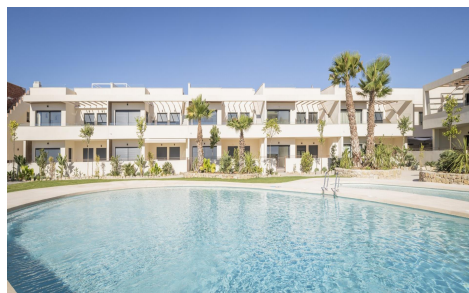

FL46554J

Bungalow in Torrevieja

€370,000

2

2

100m²

42m²

DESIGN BUNGALOW BY THE SEA Residential in a newly developed area just 250m from the sea. Excellent location very close to the urban center of Torrevieja and surrounded by services, shops and restaurants. The Torrevieja General Hospital and the marina are also nearby. Excellent residential with a beautiful garden, swimming pool and fitness area. Enjoy this complete, modern, and charming bungalow with a minimalist design.942