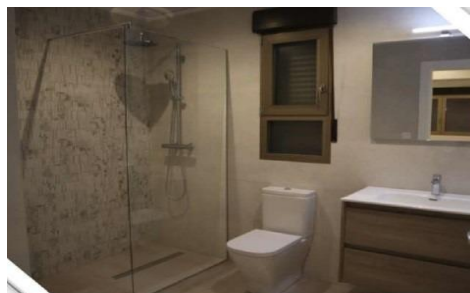

FL89984X

Villa in Aspe

€395,000

3

2

141m²

420m²

NEW BUILD MODERN VILLA IN ASPENew Build modern and innovative design villa in La Romana, Aspe. Villa with 3 bedrooms, 2 bathroom open plan kitchen with living room, terrace, private garden with the pool and parking space.The Villas are pre installed for A/C hot and cold and electric blinds to all the windows. As well you will have a choice of tiles and kitchen so the villa will be finished to your own style and colour.Near Aspe is a very special Town of La Romana within easy walking distance from our development.La Romana has a prosperous economy based on the agriculture that surrounds the town and this prosperity is reflected...(Ask for More Details!)