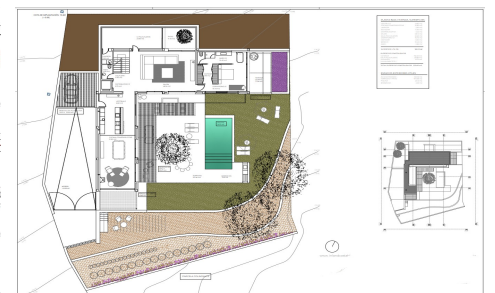

4

5

675m²

1,079m²

This beautiful Mediterranean new build villa is located on a sloping plot of 1079 m2 which coincides with an excellent south-east orientation and offers beautiful views of the sea and the Peñon de Ifach. The exceptional thing about this plot is that it borders rustic land, so we have a house on urban land with the feeling of living in a Mediterranean forest with sea views. The decision was made to move as little earth as possible and to blend the villa into the natural relief of the plot. The house is designed in an L-shape which frees up the maximum space within the plot. One wing has two floors,...(Ask for More Details!)