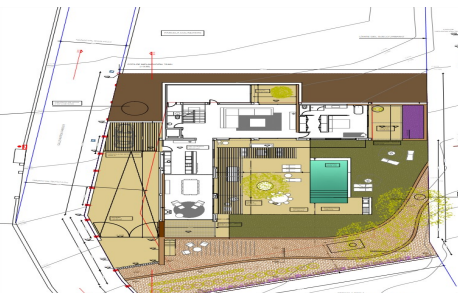

4

5

675m²

1,079m²

This beautiful Mediterranean new build villa is located on a sloping plot of 1079 m2 which coincides with an excellent south-east orientation and offers beautiful views of the sea and the Peñon de Ifach. The exceptional thing about this plot is that it borders rustic land, so we have a house on urban land with the feeling of living in a Mediterranean forest with sea views. The decision was made to move as little earth as possible and to blend the villa into the natural relief of the plot. The house is designed in an L-shape which frees up the maximum space within the plot. One wing has two floors,...(Ask for More Details!)