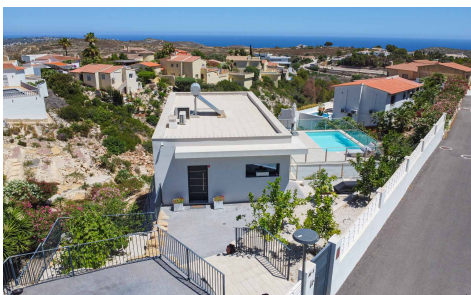

MLS39157S

**Villa in Benitachell** **€950,000**

4

3

199m<sup>2</sup>

836m<sup>2</sup>

This fantastic modern villa is located in Cumbre del Sol and offers stunning sea views. The villa was built in 2020 with high-quality materials and is distributed over two floors. An automatic gate provides access to the property where parking is provided for 1 car and a motorcycle. A few steps down is the entrance to the villa. You enter a hall with built-in wardrobes and a guest toilet. Oriented towards the south is a spacious living-dining room with an open kitchen with a cooking island. The kitchen is made of unique materials imported from Canada and is equipped with all MIELE brand electrical appliances. The large windows ensure that...(Ask for More Details!)