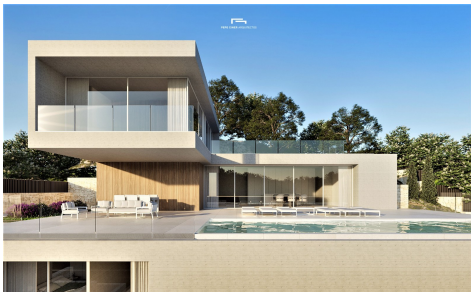

PEPE GINER ARQUITECTOS

SM63098A

Villa in Benissa

€2,750,000

4

4

548m²

964m²

N/A

•••

Project for a luxury villa to be built in the Montemar area of the Benissa coast with sea views and views to Peñón de Ifach.

This villa, with exposed paneled concrete finishes, has 4 floors that are connected with an elevator and an internal staircase. The ground floor has a large open living-dining-kitchen area and a toilet. The kitchen is fully equipped and it has a cooking island. Sliding doors at ceiling height give direct access to a spacious terrace and a pool. The upper floor has two bedrooms with en-suite bathrooms and a terrace.