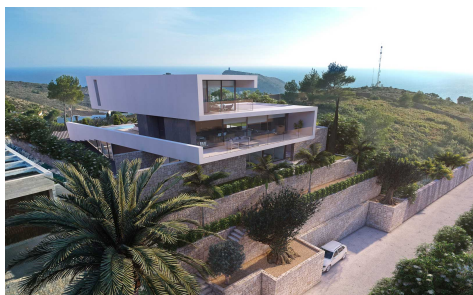

MLS68032H

Villa in Moraira **€3,850,000**

4

8

568m²

869m²

Located in the prestigious and sought-after residential area of El Portet in Moraira, this spectacular high-tech luxury residence is an architectural gem designed to fit harmoniously into its natural surroundings. With unparalleled views of the Mediterranean Sea, the iconic Peñon de Ifach and the surrounding lush landscape, this residence offers an exclusive living experience in a privileged enclave. Just five minutes from Moraira's charming old town, harbor and idyllic sandy beaches, this home has been designed to maximize its connection with nature, making every corner a perfect setting for contemplation and enjoyment of the surroundings. The materials used in the design have been carefully selected to respect the harmony of the...(Ask for More Details!)