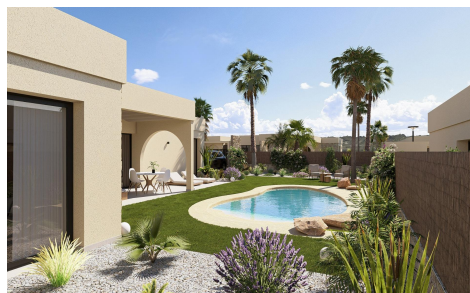

FL32484R

Villa in Altaona Golf

€614,000

2

2

167m²

550m²

Contemporary One Level Villas in Altaona Golf Resort Murcia Prime Golf Resort Location Near Murcia City Discover this exclusive collection of new build detached villas located in the prestigious Altaona Golf Resort in Murcia. Set within a secure and peaceful environment surrounded by nature and an 18 hole golf course, this residential community offers the perfect balance between tranquility and accessibility. Altaona Golf is just 15 km from Murcia city center, where you will find shopping centers, restaurants, schools and medical services, while the beaches of the Costa Calida are only 20 km away. Murcia Corvera Airport is conveniently located 15 km from the resort, making this an ideal location for both...(Ask for More Details!)