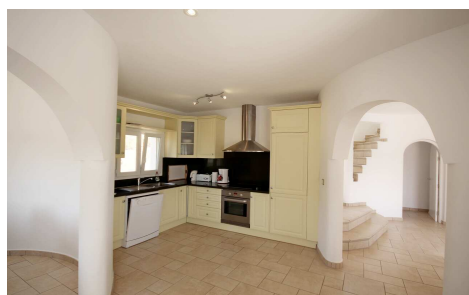

IM11779N

Villa in Javea

€750,000

3

3

152m²

1,000m²

Introducing the "Deluxe Round" villa, a meticulously completed construction as of April 2009, situated within the prestigious Residencial Cansalades development in Jávea. Boasting a total constructed area of 152.00m², this property exemplifies refined coastal living.

The ground floor features an intelligently designed layout, with one wing dedicated to an expansive living room and circular dining area. The open-plan kitchen is equipped with premium-quality cabinetry and granite countertops, ensuring both functionality and aesthetic appeal. A grand entrance hall provides seamless access to the covered naya, which connects to the pool terraces. The opposite wing comprises two generously proportioned bedrooms; the primary bedroom includes