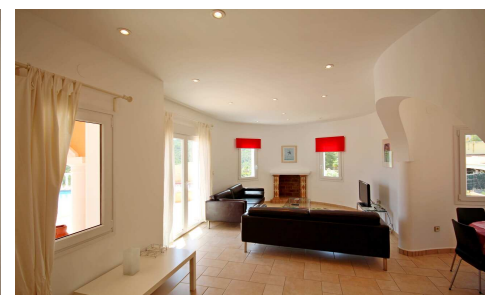

IM11779N

Villa in Javea

€750,000

3

3

152m²

1,000m²

Introducing the "Deluxe Round" villa, a meticulously completed construction as of April 2009, situated within the prestigious Residencial Cansalades development in Jávea. Boasting a total constructed area of 152.00m², this property exemplifies refined coastal living.

The ground floor features an intelligently designed layout, with one wing dedicated to an expansive living room and circular dining area. The open-plan kitchen is equipped with premium-quality cabinetry and granite countertops, ensuring both functionality and aesthetic appeal. A grand entrance hall provides seamless access to the covered naya, which connects to the pool terraces. The opposite wing comprises two generously proportioned bedrooms; the primary bedroom includes