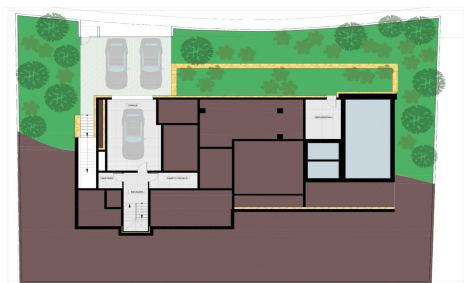

IM36535C

Villa in Javea

€1,195,000

3

2

300m²

1,000m²

Exquisite Villa with Premium Amenities This distinguished villa showcases a sophisticated blend of contemporary architecture and functional design. Boasting 300 m² of living space on a generous 1,000 m² plot, this property presents an ideal residential solution for discerning families or individuals seeking premium accommodation.

Interior Excellence The villa comprises three meticulously appointed bedrooms, each bathed in natural light and offering serene garden views. These private retreats feature bespoke styling to ensure optimal comfort. The property includes two modern bathrooms with high-end fixtures and ergonomic layouts, enhancing daily convenience.