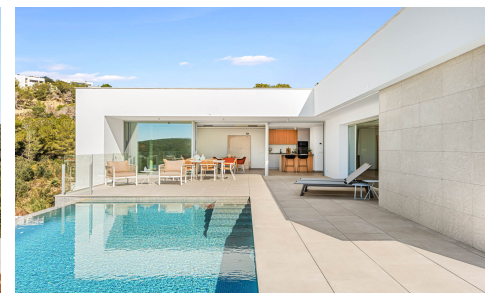

MLS92249W

Villa in Benitachell

€1,300,000

4

5

215m²

813m²

Located in the prestigious residential area of Cumbre del Sol, this elegant villa combines contemporary architecture with a strong connection to the Mediterranean surroundings and native vegetation, offering open views and a desirable southwest orientation. It is designed to maximise light, space and the connection between indoor and outdoor areas. The property is distributed over two levels, with the main living area located entirely on the upper floor, offering the convenience of single-level living. This level includes three double bedrooms, one of them with en-suite bathroom and direct access to the terrace. The living room, dining area and kitchen are arranged in an open-plan layout, with generous proportions and direct access to...(Ask for More Details!)