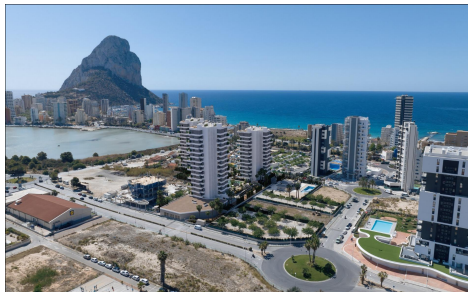

FL85803A

Apartment in Calpe

€440,000

3

2

126m²

N/A

Modern New Build Homes in Calpe Just 450 m from Playa del Cantal Roig; A Contemporary Residential Complex Near the Sea; This exclusive residential complex features 120 new build apartments with 2 and 3 bedrooms, distributed across three modern towers. Located only 450 m from Playa del Cantal Roig and within the peaceful area of El Saladar, the development offers the perfect blend of coastal living and urban convenience. The center of Calpe is just minutes away, while the stunning Salinas de Calpe and the iconic Natural Park of Peñón de Ifach create a unique natural backdrop. Sea views are available from the third floor upwards; Premium Amenities for an Exceptional Lifestyle; Designed to...(Ask for More Details!)