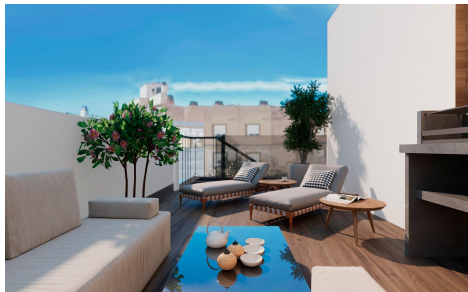

2

1

69m²

N/A

N/A

Modern Apartments Just 250m from Playa del Cura in TorreviejaExclusive New Development in the Heart of TorreviejaThis exclusive residential project of 12 modern apartments is located just 250 meters from Playa del Cura, one of the most popular beaches in Torrevieja. Designed with a perfect balance of elegance, functionality, and Mediterranean lifestyle, the building offers a variety of layouts with 1 or 2 bedrooms, including apartments with terraces and penthouses with private solariums. Its central location provides easy access to shops, restaurants, leisure areas, and all essential services, while still maintaining a sense of comfort and tranquility.Premium Amenities for a Modern LifestyleThe development includes