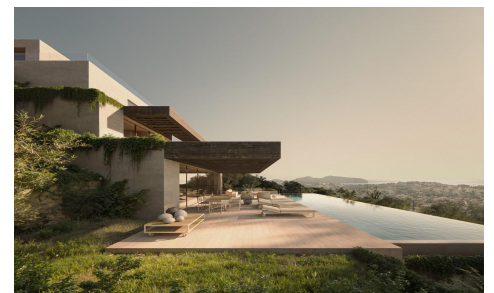

FL84309H

Villa in Benissa

€4,250,000

4

6

654m²

1,017m²

NEW BUILD VILLA IN BENISSANew Build villa designed to dialogue with its surroundings and integrate into it.Its structure, based on concrete platforms and wooden pergolas, slides along the natural slope of the land, creating the interior living spaces.Access to the house is through a cassette that offers panoramic views of the surrounding area. Descending to the first level, we find the master bedroom with its own dressing room, bathroom and terrace. A platform for an en suite bedroom with all the privacy and intimacy possible.Going further down, we find another platform with the rest of the rooms of the house. A total of three spacious bedrooms with en suite bathroom...(Ask for More Details!)