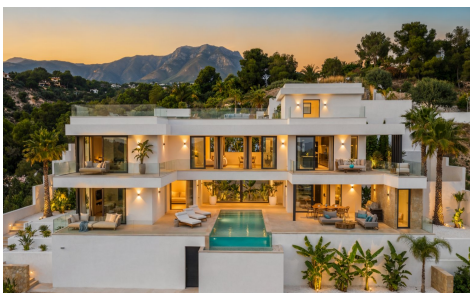

5

4

456m²

1,000m²

N/A

Chalet/Villa in Calpe - Empedrola SUP A20-1 Plot, project, construction project with perfect sea view
Details : 1000m² ; 4 bedrooms; 4 bathrooms; large terrace; swimming pool Perfect sea and panoramic views in the mountains, top location
TOP Design Empedrola II A20-1 1000m² + 456m², 5 bedrooms, 4 bathrooms, 100% SEA VIEWS. As it is a pre-project, the client will be able to personalise with the architect any detail and finish that he or she deems appropriate. Contact us for more information and to visit the place.