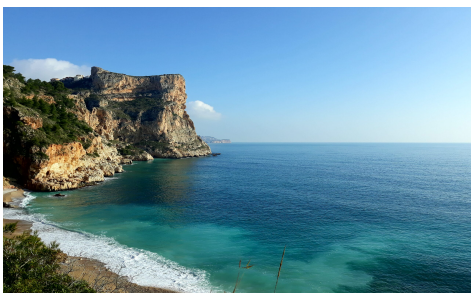

MLS58657C

Villa in Benitachell

€2,720,000

4

5

832m²

1,087m²

This modern newly built villa is located on the Cumbre del Sol and offers stunning views of the countryside and the sea. The villa is distributed over 3 floors. On the top floor there are 3 double bedrooms each with their own bathroom en suite. Downstairs there is a spacious lounge with dining area, a fully fitted modern kitchen, a laundry room, a guest toilet and the master bedroom with dressing room and bathroom en suite. This villa also has a basement which can be used for various purposes such as a separate guest apartment or a gym. From the spacious partly covered terrace with pool you can enjoy the...(Ask for More Details!)