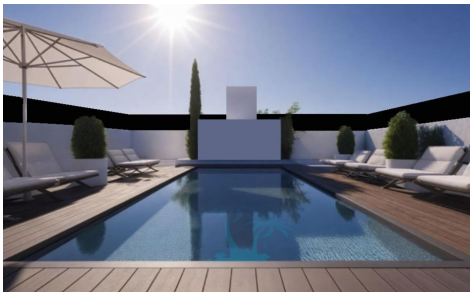

FL50874Q

Bungalow in San Pedro del Pinatar

€276,000

2

2

69m²

16m²

New Build Bungalows in San Pedro del Pinatar - Luxury and Nature by the SeaPrime Location Near Beaches and Nature ReserveDiscover an exclusive residential complex of new build bungalows located in one of the most privileged areas of San Pedro del Pinatar, Murcia. Just 1.8 km from the beaches of the Mediterranean Sea and only 500 metres from the protected Salinas y Arenales Regional Park, this development offers a unique lifestyle surrounded by nature, tranquillity and all essential services.The complex sits in a peaceful residential neighborhood facing a large park, with easy walking access to supermarkets, shops, cafés, the town centre, and the local bus station, providing excellent connections to...(Ask for More Details!)