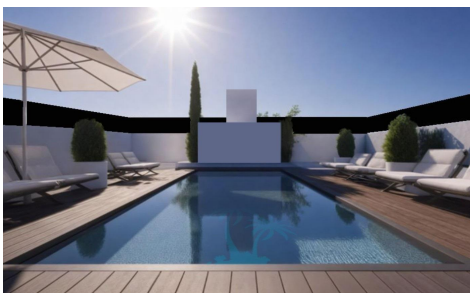

## Bungalow in San Pedro del Pinatar

€298,000

3

2

83m<sup>2</sup>

21m<sup>2</sup>

New Build Bungalows in San Pedro del Pinatar - Luxury and Nature by the Sea&#13;&#13;Prime Location Near Beaches and Nature Reserve&#13;&#13;Discover an exclusive residential complex of new build bungalows located in one of the most privileged areas of San Pedro del Pinatar, Murcia. Just 1.8 km from the beaches of the Mediterranean Sea and only 500 metres from the protected Salinas y Arenales Regional Park, this development offers a unique lifestyle surrounded by nature, tranquillity and all essential services.&#13;&#13;The complex sits in a peaceful residential neighborhood facing a large park, with easy walking access to supermarkets, shops, cafés, the town centre, and the local bus station, providing excellent connections to...(Ask for More Details!)