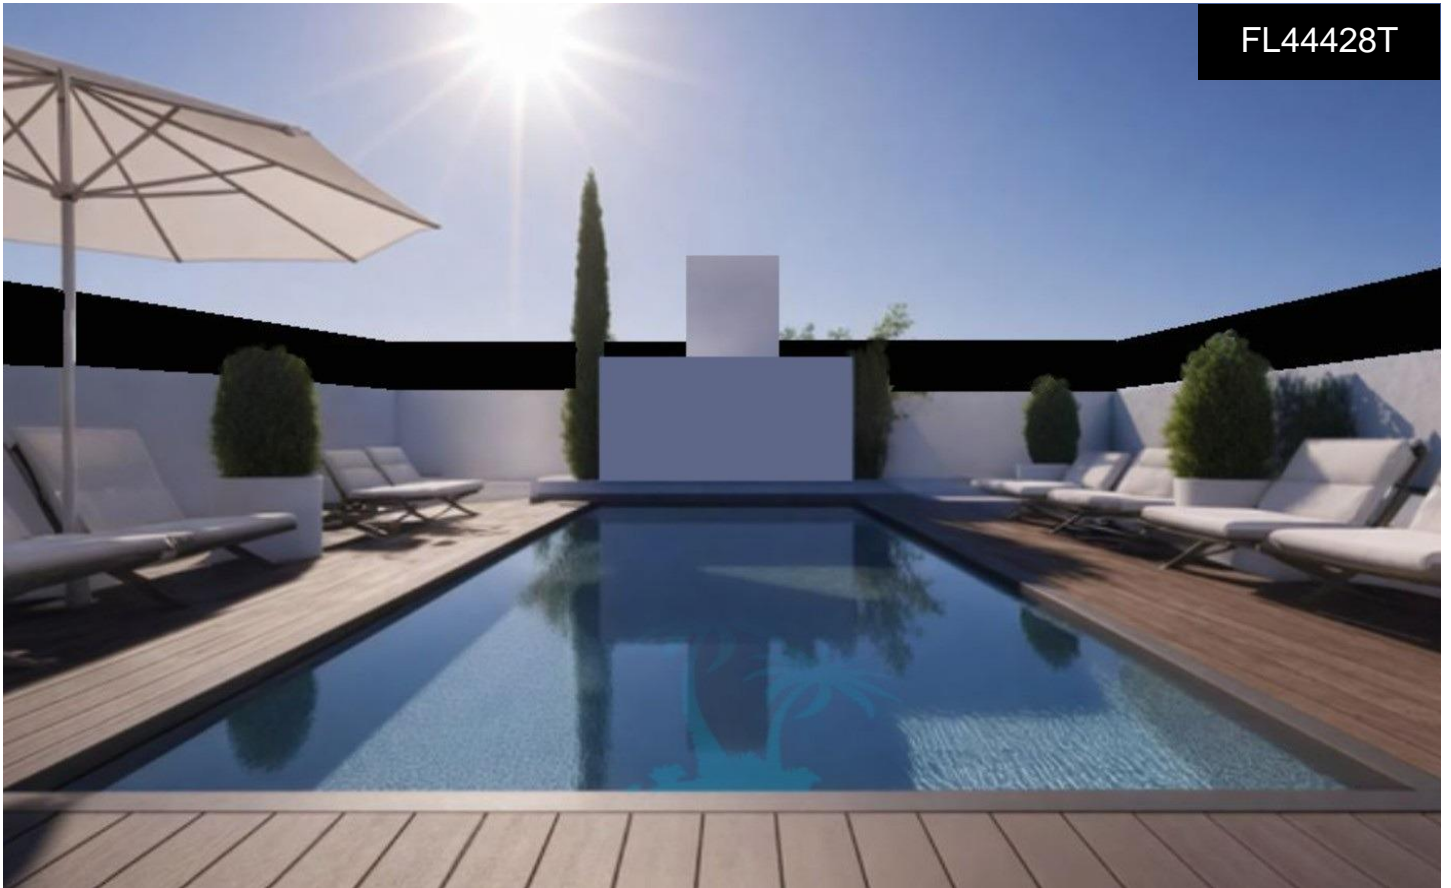

FL44428T

Bungalow in San Pedro del Pinatar

€288,000

2

2

70m²

N/A

New Build Bungalows in San Pedro del Pinatar - Luxury and Nature by the SeaPrime Location Near Beaches and Nature ReserveDiscover an exclusive residential complex of new build bungalows located in one of the most privileged areas of San Pedro del Pinatar, Murcia. Just 1.8 km from the beaches of the Mediterranean Sea and only 500 metres from the protected Salinas y Arenales Regional Park, this development offers a unique lifestyle surrounded by nature, tranquillity and all essential services.The complex sits in a peaceful residential neighborhood facing a large park, with easy walking access to supermarkets, shops, cafés, the town centre, and the local bus station, providing excellent connections to...(Ask for More Details!)