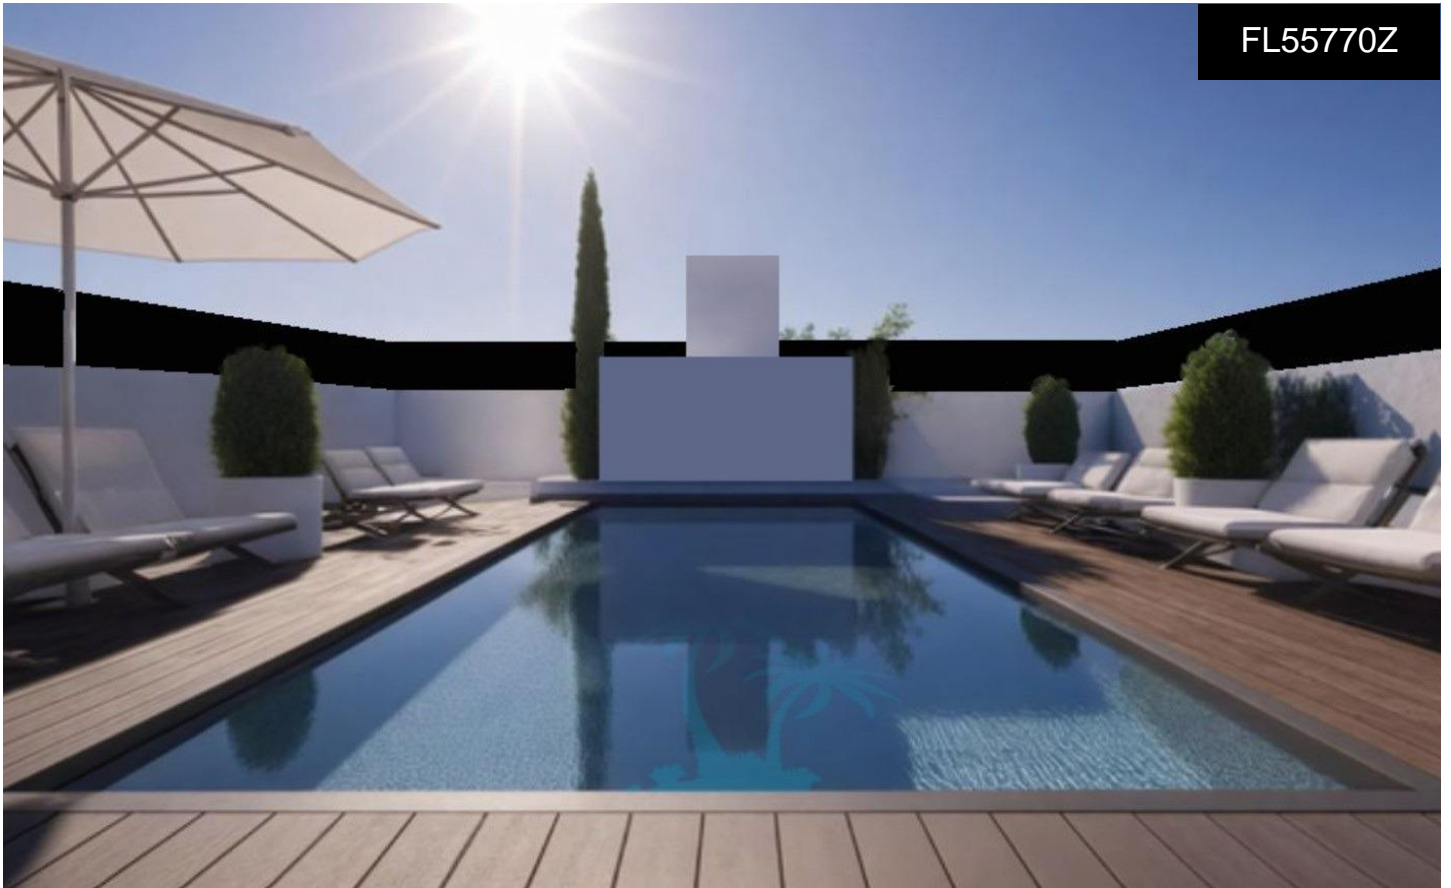

## Bungalow in San Pedro del Pinatar

€304,000

3

2

82m<sup>2</sup>

N/A

New Build Bungalows in San Pedro del Pinatar - Luxury and Nature by the Sea&#13;&#13;Prime Location Near Beaches and Nature Reserve&#13;&#13;Discover an exclusive residential complex of new build bungalows located in one of the most privileged areas of San Pedro del Pinatar, Murcia. Just 1.8 km from the beaches of the Mediterranean Sea and only 500 metres from the protected Salinas y Arenales Regional Park, this development offers a unique lifestyle surrounded by nature, tranquillity and all essential services.&#13;&#13;The complex sits in a peaceful residential neighborhood facing a large park, with easy walking access to supermarkets, shops, cafés, the town centre, and the local bus station, providing excellent connections to...(Ask for More Details!)