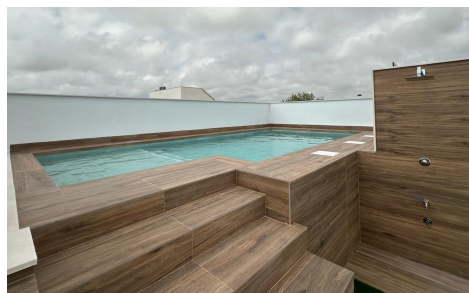

## Bungalow in San Pedro del Pinatar

€304,000

3

2

82m<sup>2</sup>

N/A

New Build Bungalows in San Pedro del Pinatar - Luxury and Nature by the Sea&#13;&#13;Prime Location Near Beaches and Nature Reserve&#13;&#13;Discover an exclusive residential complex of new build bungalows located in one of the most privileged areas of San Pedro del Pinatar, Murcia. Just 1.8 km from the beaches of the Mediterranean Sea and only 500 metres from the protected Salinas y Arenales Regional Park, this development offers a unique lifestyle surrounded by nature, tranquillity and all essential services.&#13;&#13;The complex sits in a peaceful residential neighborhood facing a large park, with easy walking access to supermarkets, shops, cafés, the town centre, and the local bus station, providing excellent connections to...(Ask for More Details!)