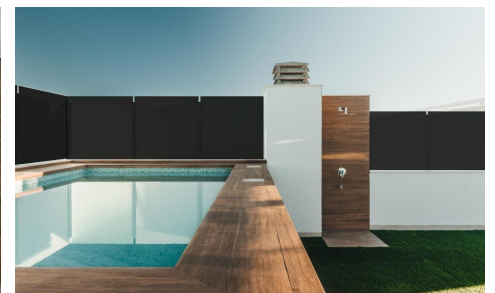

## Bungalow in San Pedro del Pinatar

€304,000

3

2

82m<sup>2</sup>

N/A

New Build Bungalows in San Pedro del Pinatar - Luxury and Nature by the Sea&#13;&#13;Prime Location Near Beaches and Nature Reserve&#13;&#13;Discover an exclusive residential complex of new build bungalows located in one of the most privileged areas of San Pedro del Pinatar, Murcia. Just 1.8 km from the beaches of the Mediterranean Sea and only 500 metres from the protected Salinas y Arenales Regional Park, this development offers a unique lifestyle surrounded by nature, tranquillity and all essential services.&#13;&#13;The complex sits in a peaceful residential neighborhood facing a large park, with easy walking access to supermarkets, shops, cafés, the town centre, and the local bus station, providing excellent connections to...(Ask for More Details!)