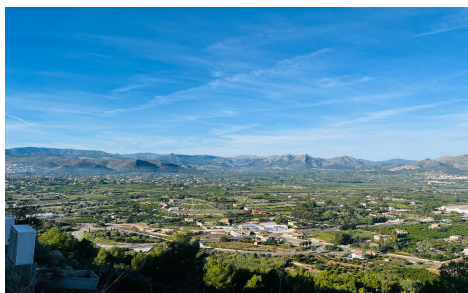

Land a Plots in Pedreguer

€230,000

0

0

329m²

1,319m²

N/A

Located in the prestigious La Sella residential area of Pedreguer, this 1,319 m² plot offers the perfect setting to build a stunning villa with spectacular panoramic views stretching all the way to Cullera and the Mediterranean Sea.

Set on Carrer del Baix Segura, in a quiet, established neighborhood surrounded by nature and elegant villas, the plot is fully urbanized and ready to build.

According to local planning regulations:

Maximum buildability: 329.75 m² (0.25 m²t/m²s)