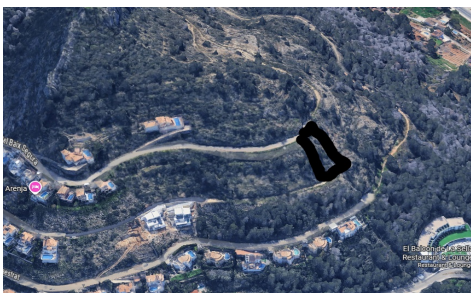

Land a Plots in Pedreguer

€230,000

0

0

329m²

1,319m²

N/A

Located in the prestigious La Sella residential area of Pedreguer, this 1,319 m² plot offers the perfect setting to build a stunning villa with spectacular panoramic views stretching all the way to Cullera and the Mediterranean Sea.

Set on Carrer del Baix Segura, in a quiet, established neighborhood surrounded by nature and elegant villas, the plot is fully urbanized and ready to build.

According to local planning regulations:

Maximum buildability: 329.75 m² (0.25 m²t/m²s)