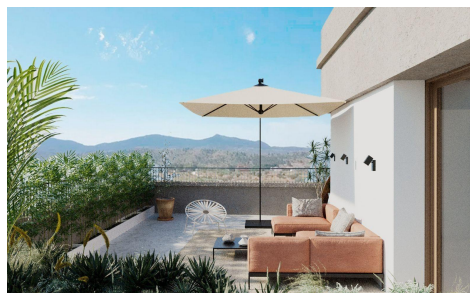

FL15723X

Penthouse in Hondon de las Nieves

€220,000

2

2

93m²

N/A

Exclusive New Build Apartments with Views of the Vineyards in Hondón de las Nieves—Modern Homes in a Unique Natural Setting—Discover this new development of flats in Hondón de las Nieves, a charming village set in a beautiful valley surrounded by olive and almond groves. This development offers 15 exclusive 2 and 3 bedroom homes, all designed to offer maximum comfort, energy efficiency and stunning views of the Vinalopó vineyards.—Located in Vinalopó Medio, this peaceful enclave is ideal for those seeking a relaxed Mediterranean lifestyle, with easy access to nature and all essential services.—High Quality Features and Modern Design—Each flat has been designed