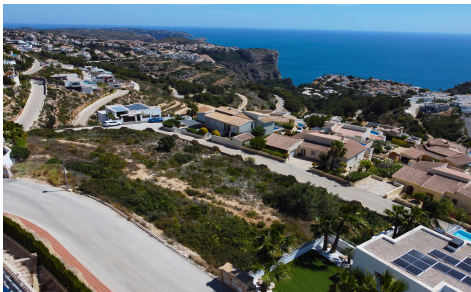

## Villa in Benitachell

€2,249,000

3

4

266m<sup>2</sup>

1,000m<sup>2</sup>

Villa Altair is situated in the established Lirios de Cumbre del Sol estate. This house features a sleek and contemporary design that integrates seamlessly with Mediterranean nature. Each room is crafted to optimise light and views, creating a perfect harmony between architecture, comfort, and the environment. A home for those who seek peace and quiet without compromising sophistication.™™;

The villa is designed on three floors, making the most of the slope of the plot. The front door is on the top floor, opening into a spacious and bright daytime area where the living room, dining area, and kitchen form a single, open-plan space that connects to the terrace and infinity pool....(Ask for