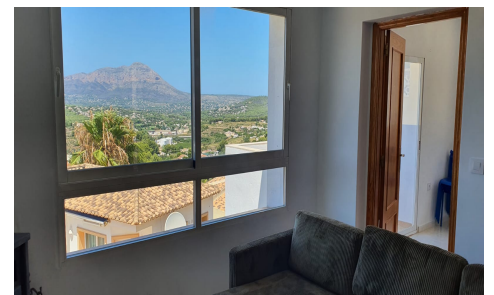

MLS34383L

Bungalow in Benitachell / El Poble Nou de Benitatalla €345,000

3

2

87m²

N/A

N/A

Discover this cozy chalet located in the sought-after urbanisation Las Mimosas in Benitachell. The property offers a bright living space with 3 bedrooms and 2 bathroom, complemented by a balcony boasting sweeping views over the valley and all the way to the Montgó mountain.

On the lower level, you'll find an additional room that can serve as a guest space, office, or storage, as well as a small private garden for enjoying the Mediterranean lifestyle.

The residence also features a communal swimming pool, perfect for relaxing on sunny days, and a private parking spot on site for convenience.