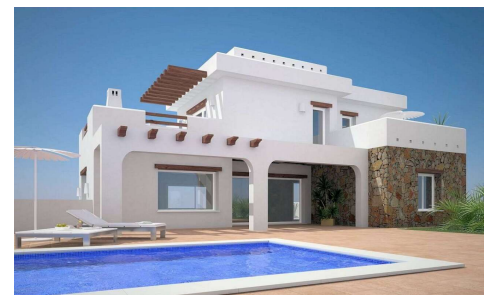

0

0

805m²

805m²

N/A

This 805m² building plot is situated in a prestigious urbanisation on the outskirts of Moraira. Fairly level plot with views of the surrounding countryside and within easy walking distance of Moraira and its beaches. The plot has good, easy access from the road. Some examples of artists impressions shown. Feel free to contact us for a no obligation building quote.